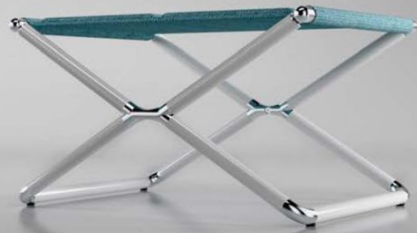

All chairs, meanwhile, have identical connectors, made of mirror-polished stainless steel 316L.

The MOKSHA is rounded off with a protective cover and the option of integrating the yacht logo or name into the fabric.

E-mail: info@cyanlinea.com

Web: www.cyanlinea.com

Tel: +357 97935371

COLLECTION **MOKSHA**

FOLDING LOUNGE CHAIR
OCPR 340
68 x 62 x 74 cm (W x D x H)
15 x 62 x 109 cm (W x D x H) FOLDED
7 kg

FOLDING LOUNGE STOOL
OCPR 350
66 x 62 x 40 cm (W x D x H)
7 x 62 x 76 cm (W x D x H) FOLDED
6 kg